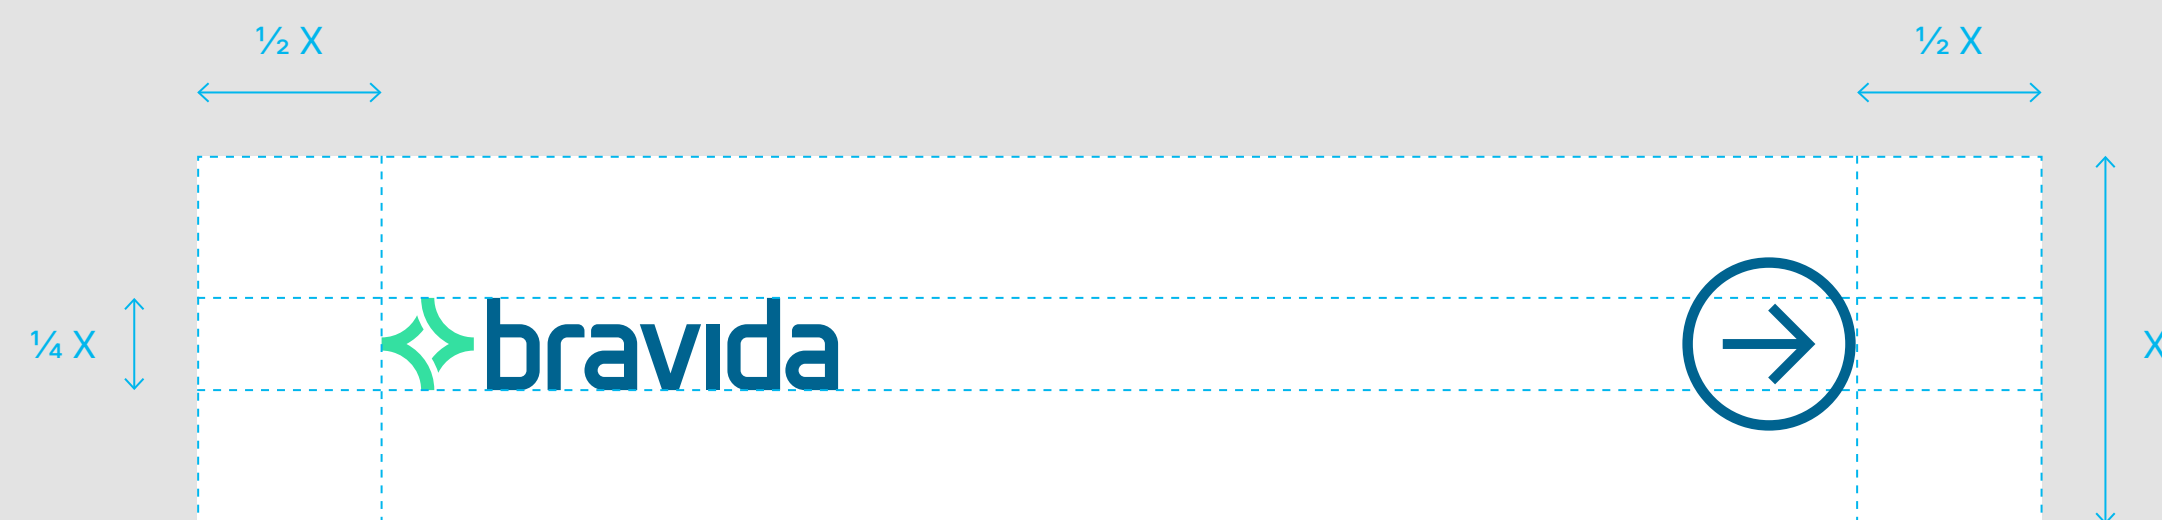

Optical kerning: 0

Wordspacing: 80%

Left aligned

Information

Information

Small logo sign – Proportions

Typeface: Inter Regular
Color: Bravida Blue
Right aligned

Small logo sign – White & blue