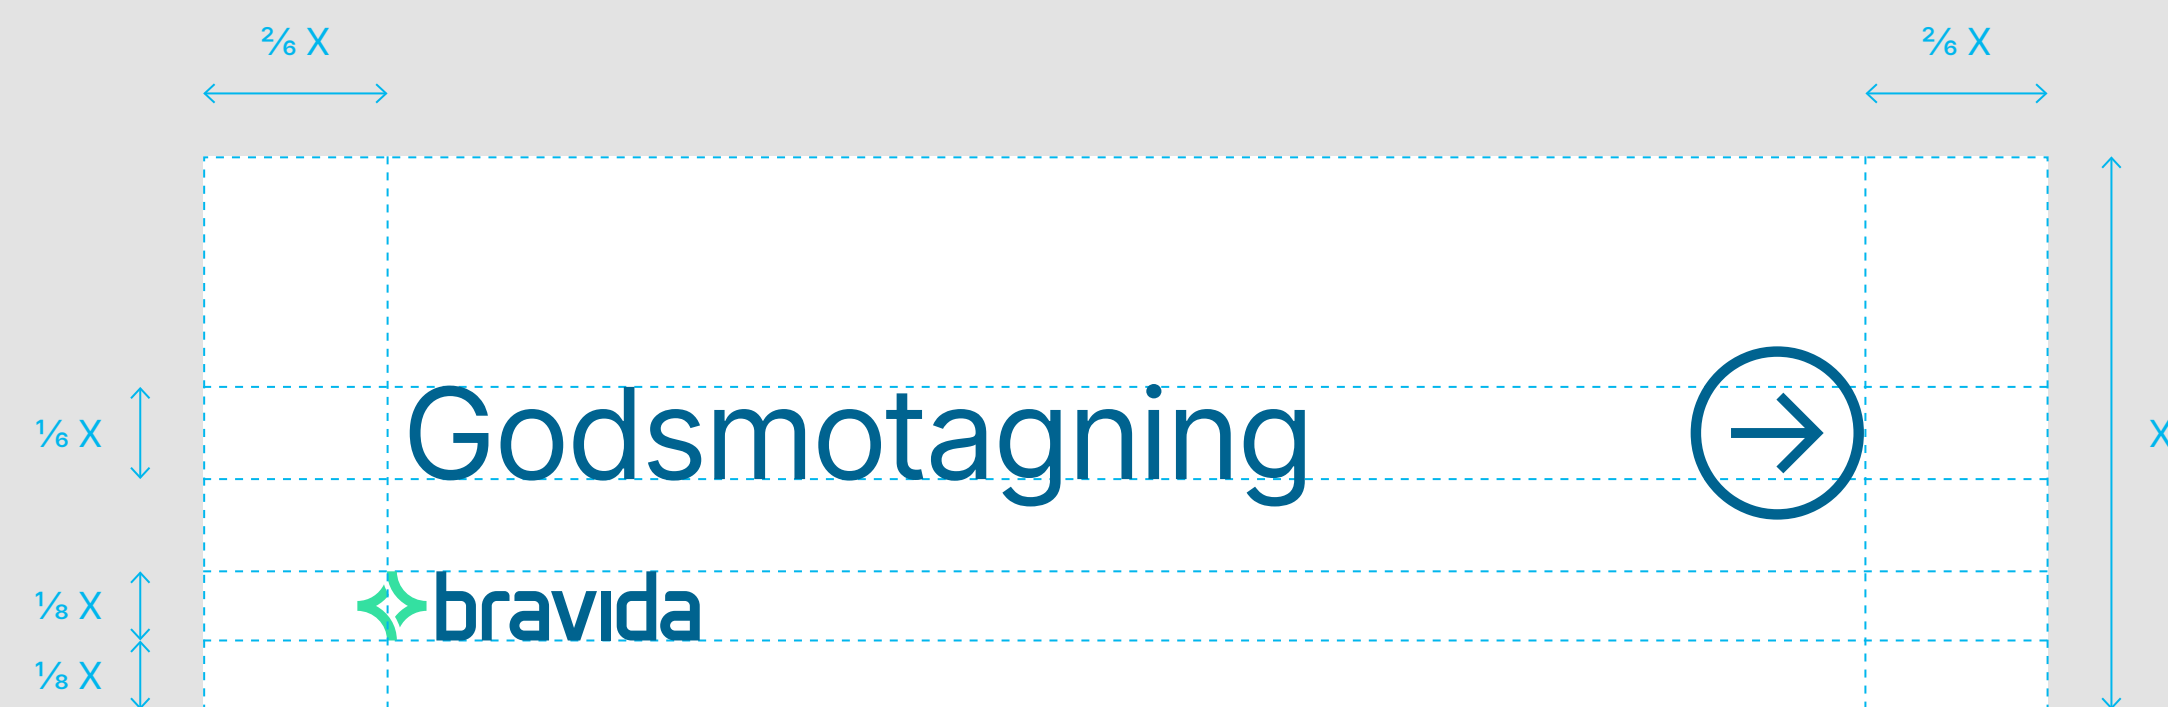

Left aligned

Banner – Proportions

Size: 244 × 119 cm

Typographic settings

Typeface: Inter Regular

Color: Bravida Blue

Optical kerning: 0

Wordspacing: 80%

Left aligned

Branded sign – White & blue

Size: 100 × 30 cm

Typographic settings

Typeface: Inter Regular

Color: Bravida Blue or white

Optical kerning: 0

Wordspacing: 80%

Optical kerning: 0

Wordspacing: 80%

Left aligned

Information

Information

Small logo sign – Proportions

Typeface: Inter Regular
Color: Bravida Blue
Right aligned

Small logo sign – White & blue